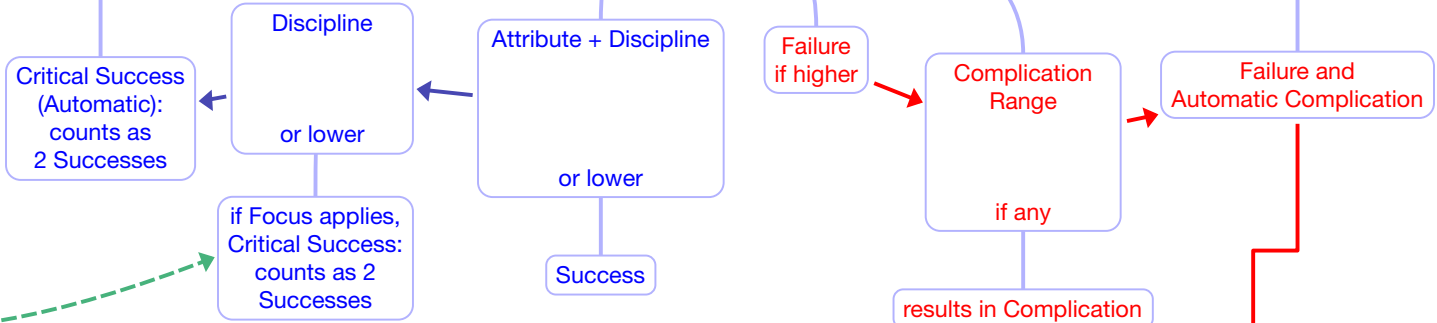

Assistant

1 only

Die

Roll Ruler

Complications by Assistants always affect the Main Task

Successes from Assistant only count if Task Leader has at least 1 Success

Success Meter