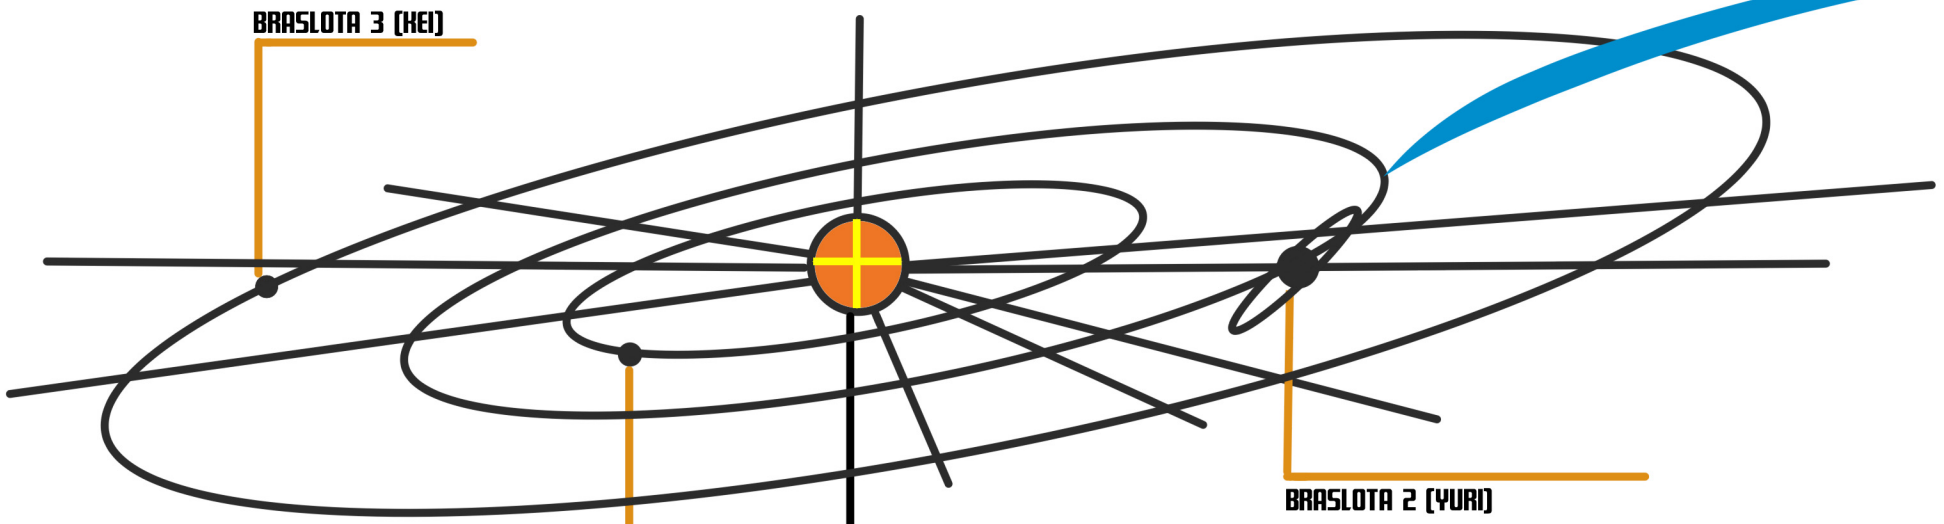

BRASLOTA SYSTEM, ONEAMISU SECTOR

Class I Planet
[Planet Curvature: Concealment 2▲]

STAR'S CORONA
[Flares: Dense Cover 3▲]

COMET [Fragile Concealment 1▲]

Class M Tropical Planet
[Planet Curvature: Concealment 1▲]

Class J Ringed Planet
[Rings: Scale 3, Dense Cover 2▲
Atmosphere, Scale 4, Concealment 3▲]