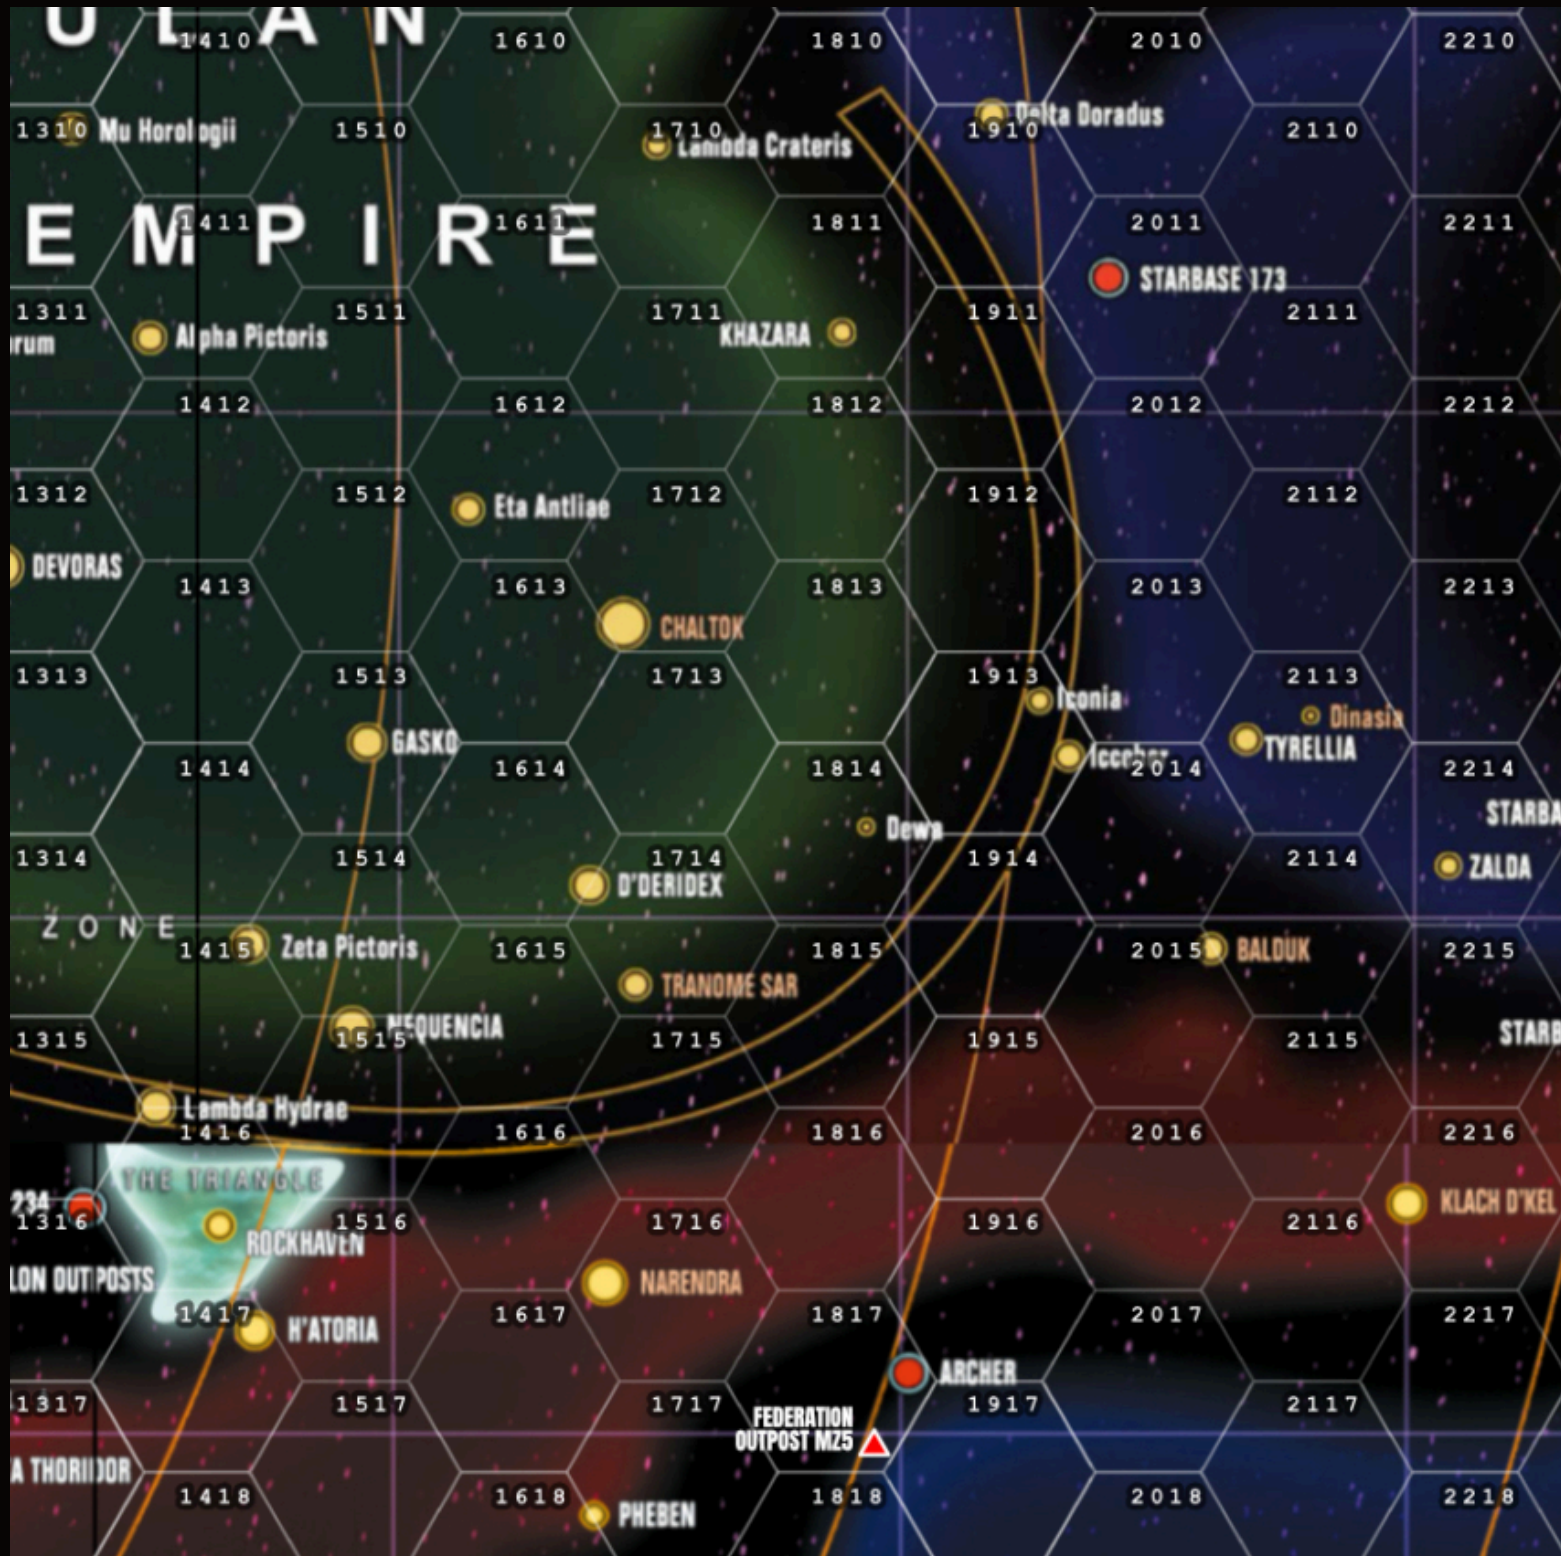

# STAR TREK CAMPAIGNS BEYOND

“Distant Worlds”

## DISTANT WORLDS

*Suggested Era: The Original Series*

**Distant Worlds** encompasses a region of unexplored space in the Beta Quadrant in the 2200s. Some adventures are found in the *Shackleton Expanse Campaign Guide* for this region. Note that Klingon Space did not extend as far as the map shows; hexes 2115, 2116 and 2216 are not yet part of Klingon territory. The **2200s Tilikaal Saga** and **Mission Briefs** are listed but not tied to particular locations; see the *Campaign Guide* for notes on play order. The homebase for exploration into this region is **Federation Outpost MZ5**. Additional homebrewed *TOS*-era missions are provided to extend the material in the *Shackleton Expanse Campaign Guide* may be set where desired in this region.

**Source of missions:** The 2200s Tilikaal Saga adventures can be found in the *Shackleton Expanse Campaign Guide*, as well as other missions from that time period. Thirteen additional missions set in the *TOS* era can be found on Continuing Mission as either Mission Briefs, Adventures, or are off-site Missions with links available via the **CM Adventures Index**.

### **THE TILIKAAL SAGA (Shackleton Expanse Campaign Guide)**

- "Bacchus's Irresistible Call"
- "Punishment and Crime"